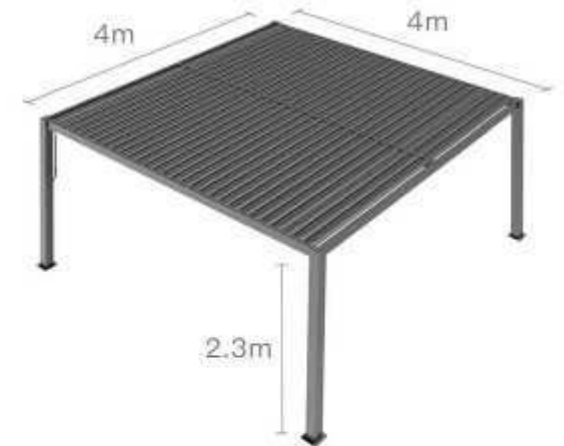

Length: Max: 4m Min: 1m Width: Max: 4m Min: 1m Height: Max: 2.8m Min: 1m

The size can be customized within our specification.

3mX3m

3mX4m

4mX3m

4mX4m

Our comprehensive drainage system makes no water leakage within the standard.