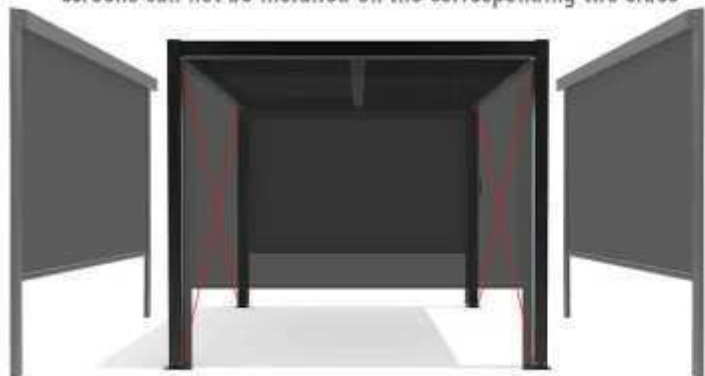

When the crank handles are set on the middle beam
the wind-proof screens can be optionally selected for installation on all sides.