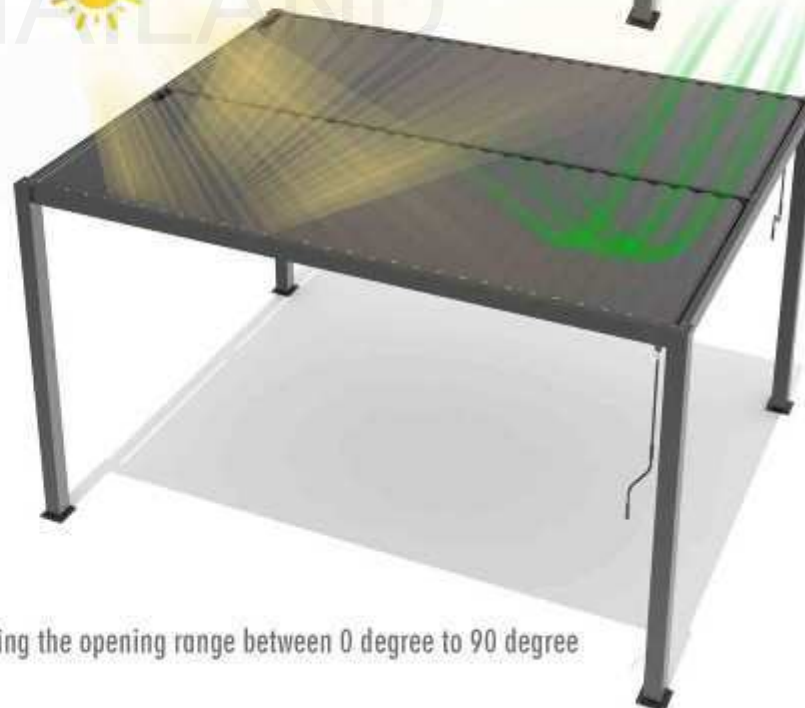

Front view

Top view

Open the slats
the sunlight and wind come in through the roof

Close the slats
the sunlight and wind can be blocked by the roof

Free controlling the opening range between 0 degree to 90 degree

Without RGB lights

With RGB lights

To control by the crank handles and gearboxes on both sides of the posts

To control by the crank handles and gearboxes on the middle beam

Basic Specifications for Pergola 8617